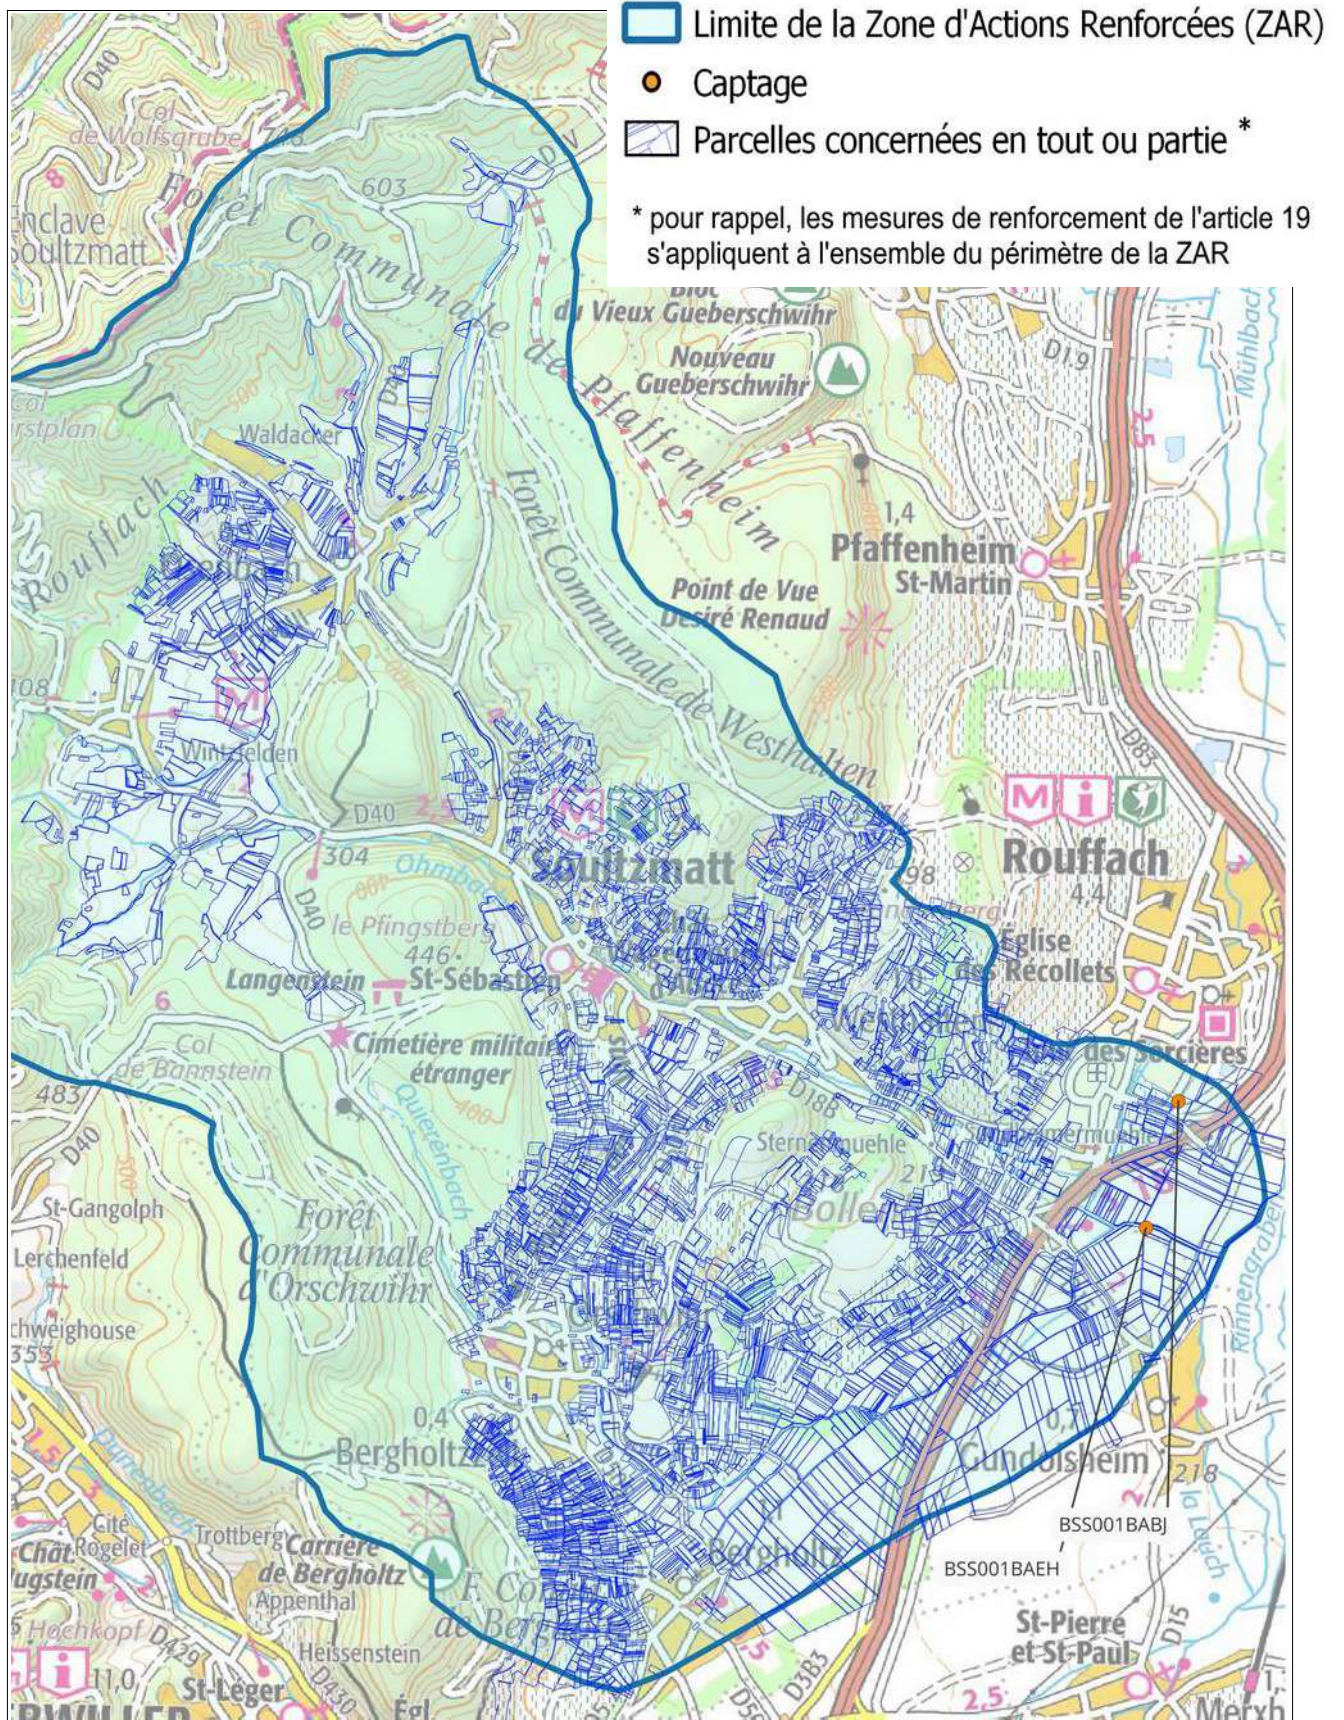

HAUT-RHIN (68)

Captages : BSS001BABJ, BSS001BAEH